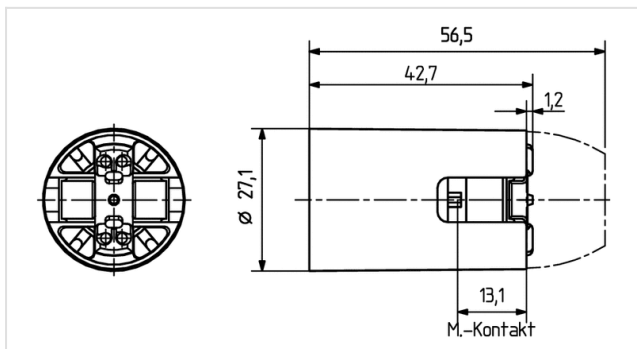

22.223.4001

Incandescent Lampholders
E14 Molded Lampholders

Farbe: weiß
FC: 50
Part no.: 22.223.4001.50

Description

- - Plain barrel

Product name:	Lampholder E14
LED type:	E14
Color:	black
Mounting method 1:	Snap in fixing
Material:	Housing: PET
Weight:	13
Form:	Lean Form
Pkg.:	500